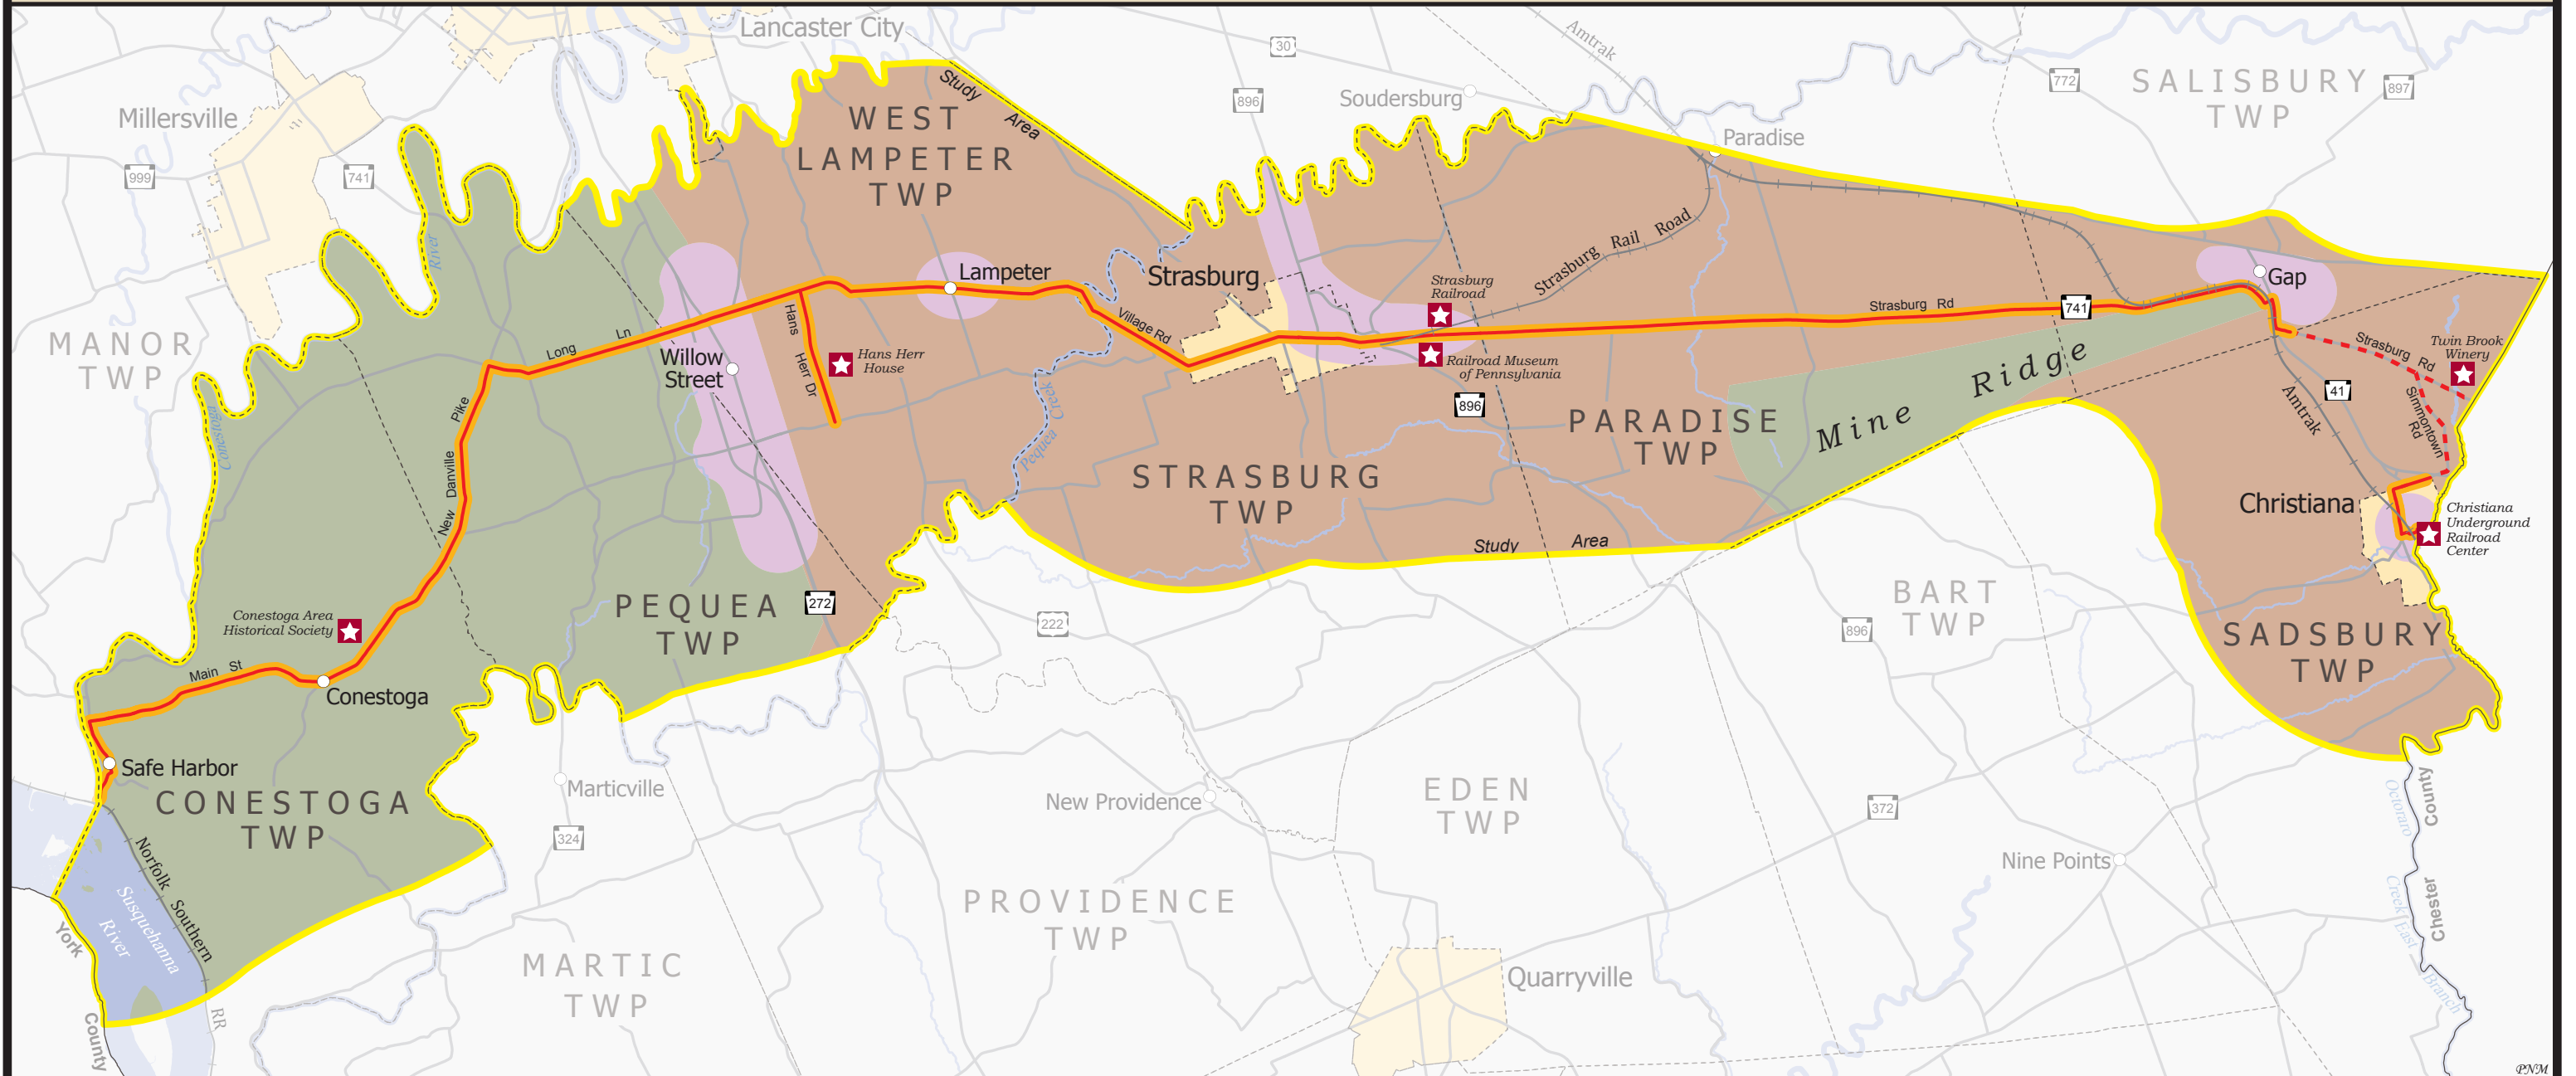

Concept Plan

Old Conestoga Road Heritage Byway
Lancaster County, Pennsylvania

<p>North</p> <p>Miles</p>	<p> Heritage Interpretation</p> <p>Character Areas</p> <p> Agricultural</p> <p> Rural / Natural Conservation</p> <p> Visitor Services</p>	<p> Study Area Boundary</p> <p> Byway Route</p> <p> Byway Route - Proposed but not Designated</p> <p> County Boundaries</p> <p> Municipal Boundaries</p>	<p> City & Boroughs</p> <p> Villages</p> <p> Roads</p> <p> Railroads</p> <p> Streams</p>
---------------------------	--	--	--

This map to be used for reference or illustrative purposes only. This map is not a legally recorded plan, survey, or engineering schematic and it is not intended to be used as such. For complete disclaimer see <http://www.co.lancaster.pa.us/gisdisclaimer>.