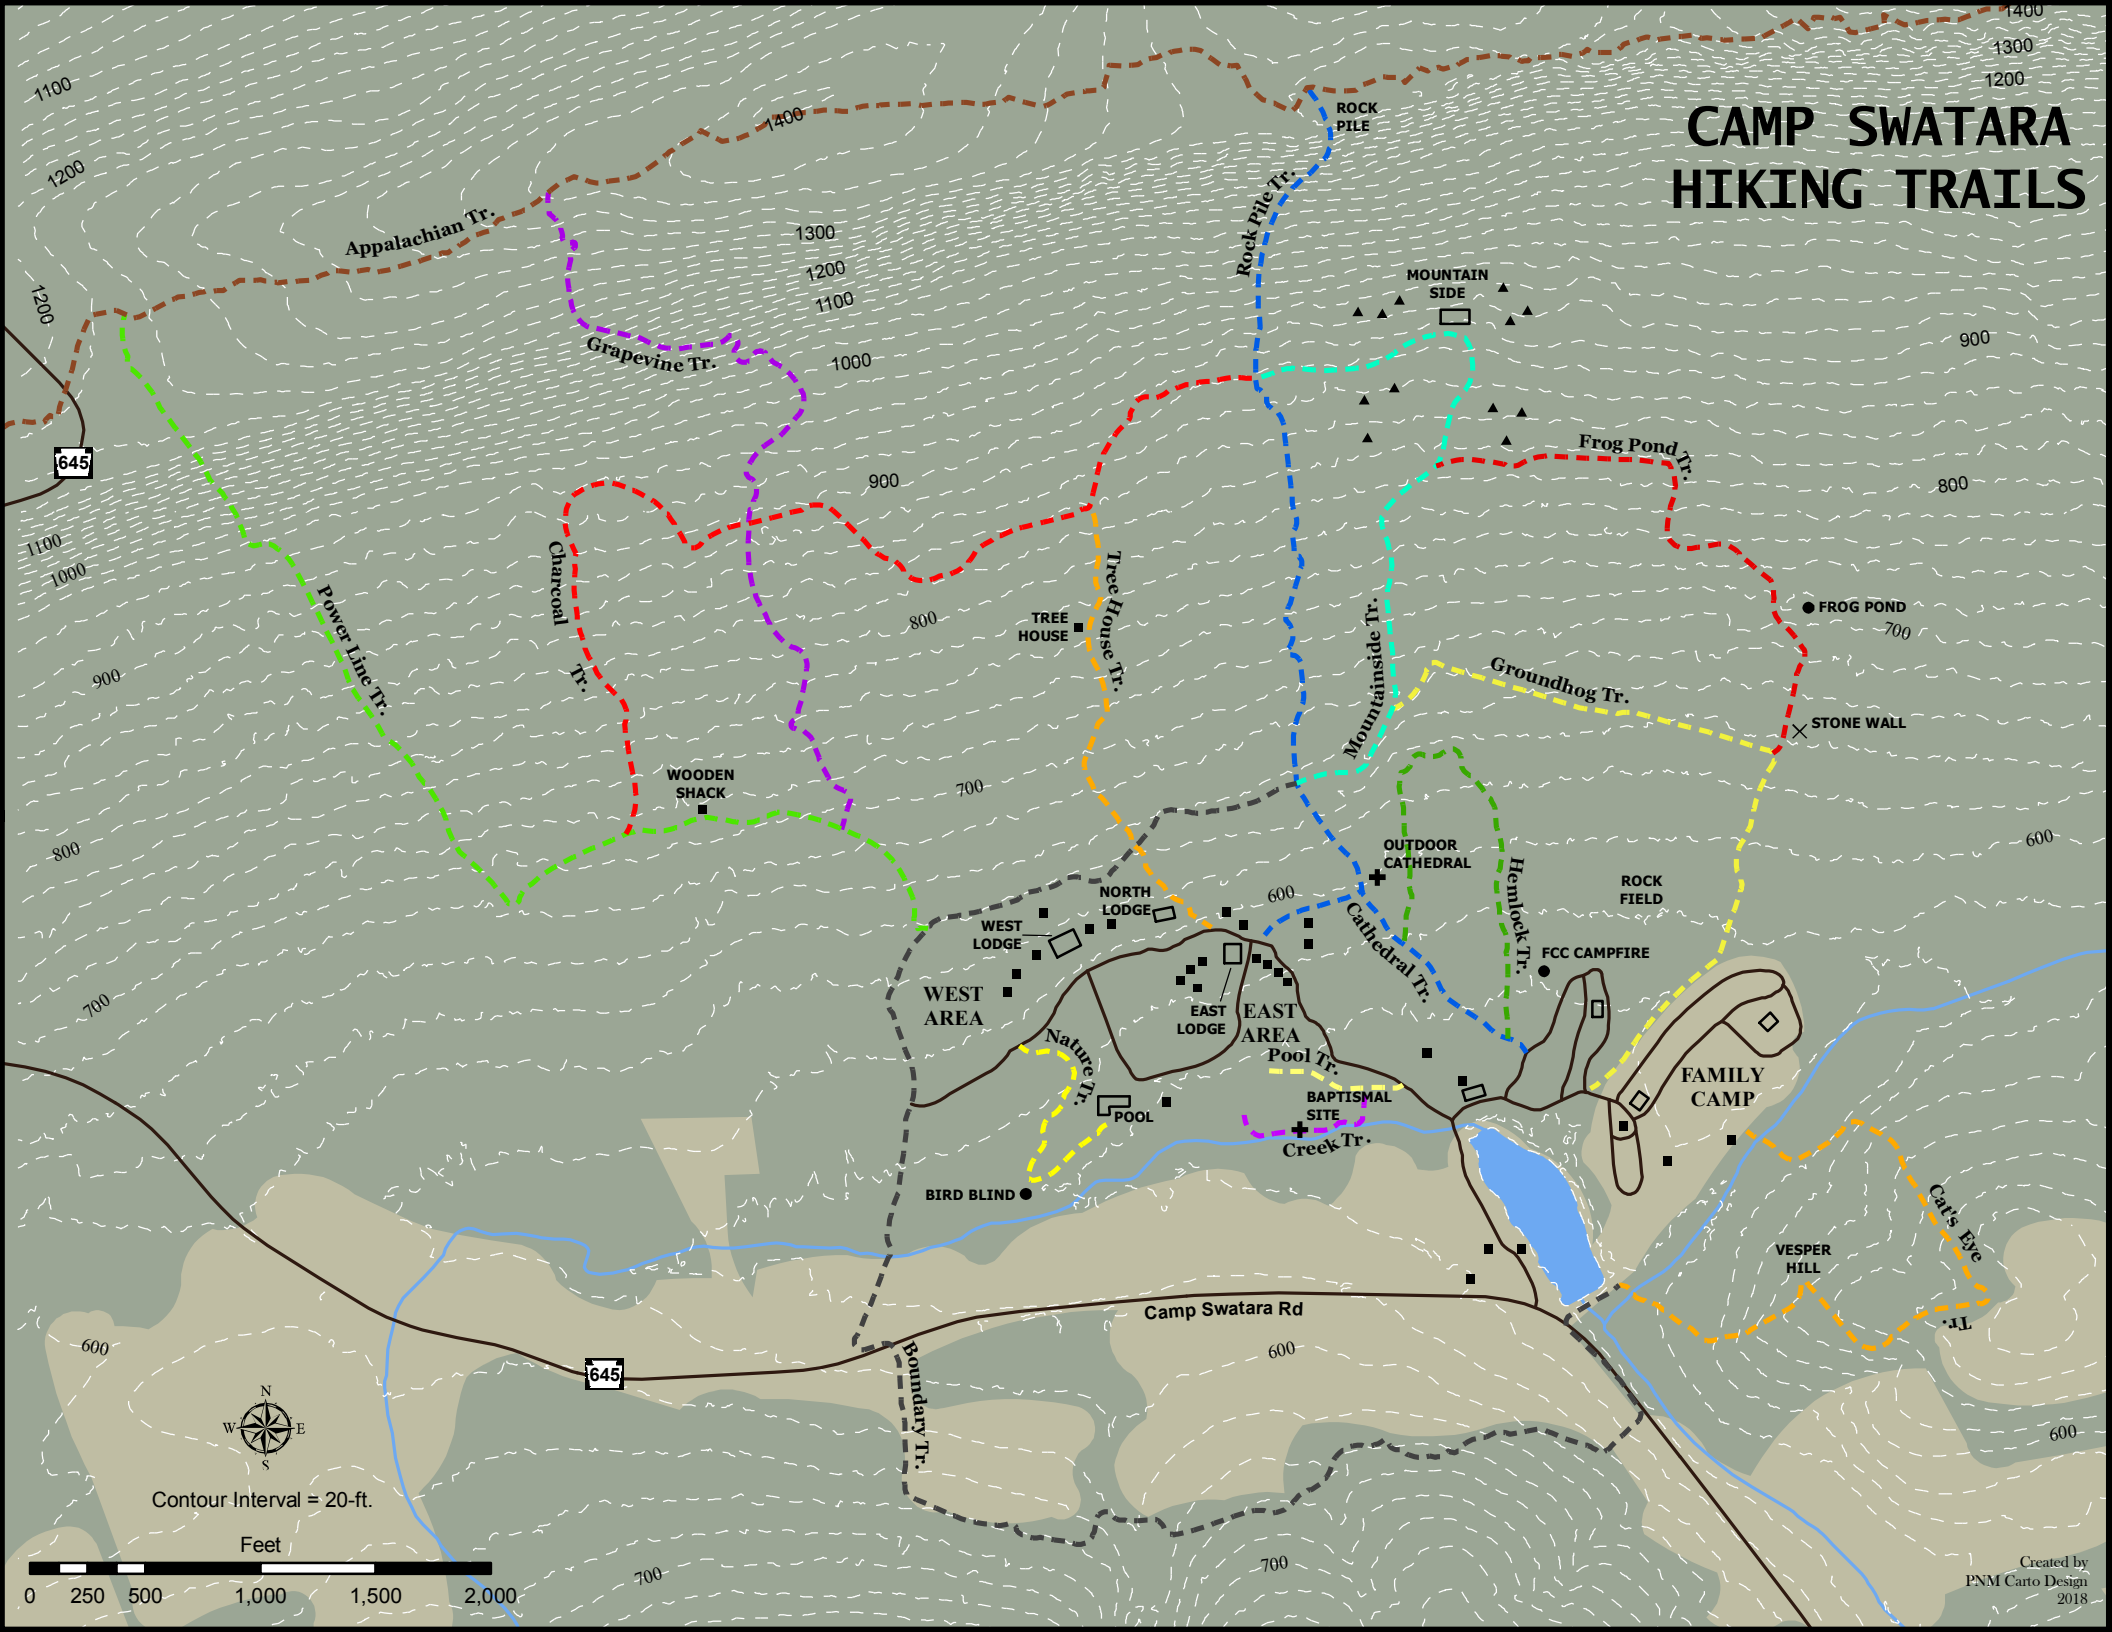

CAMP SWATARA HIKING TRAILS

Contour Interval = 20-ft.

Feet