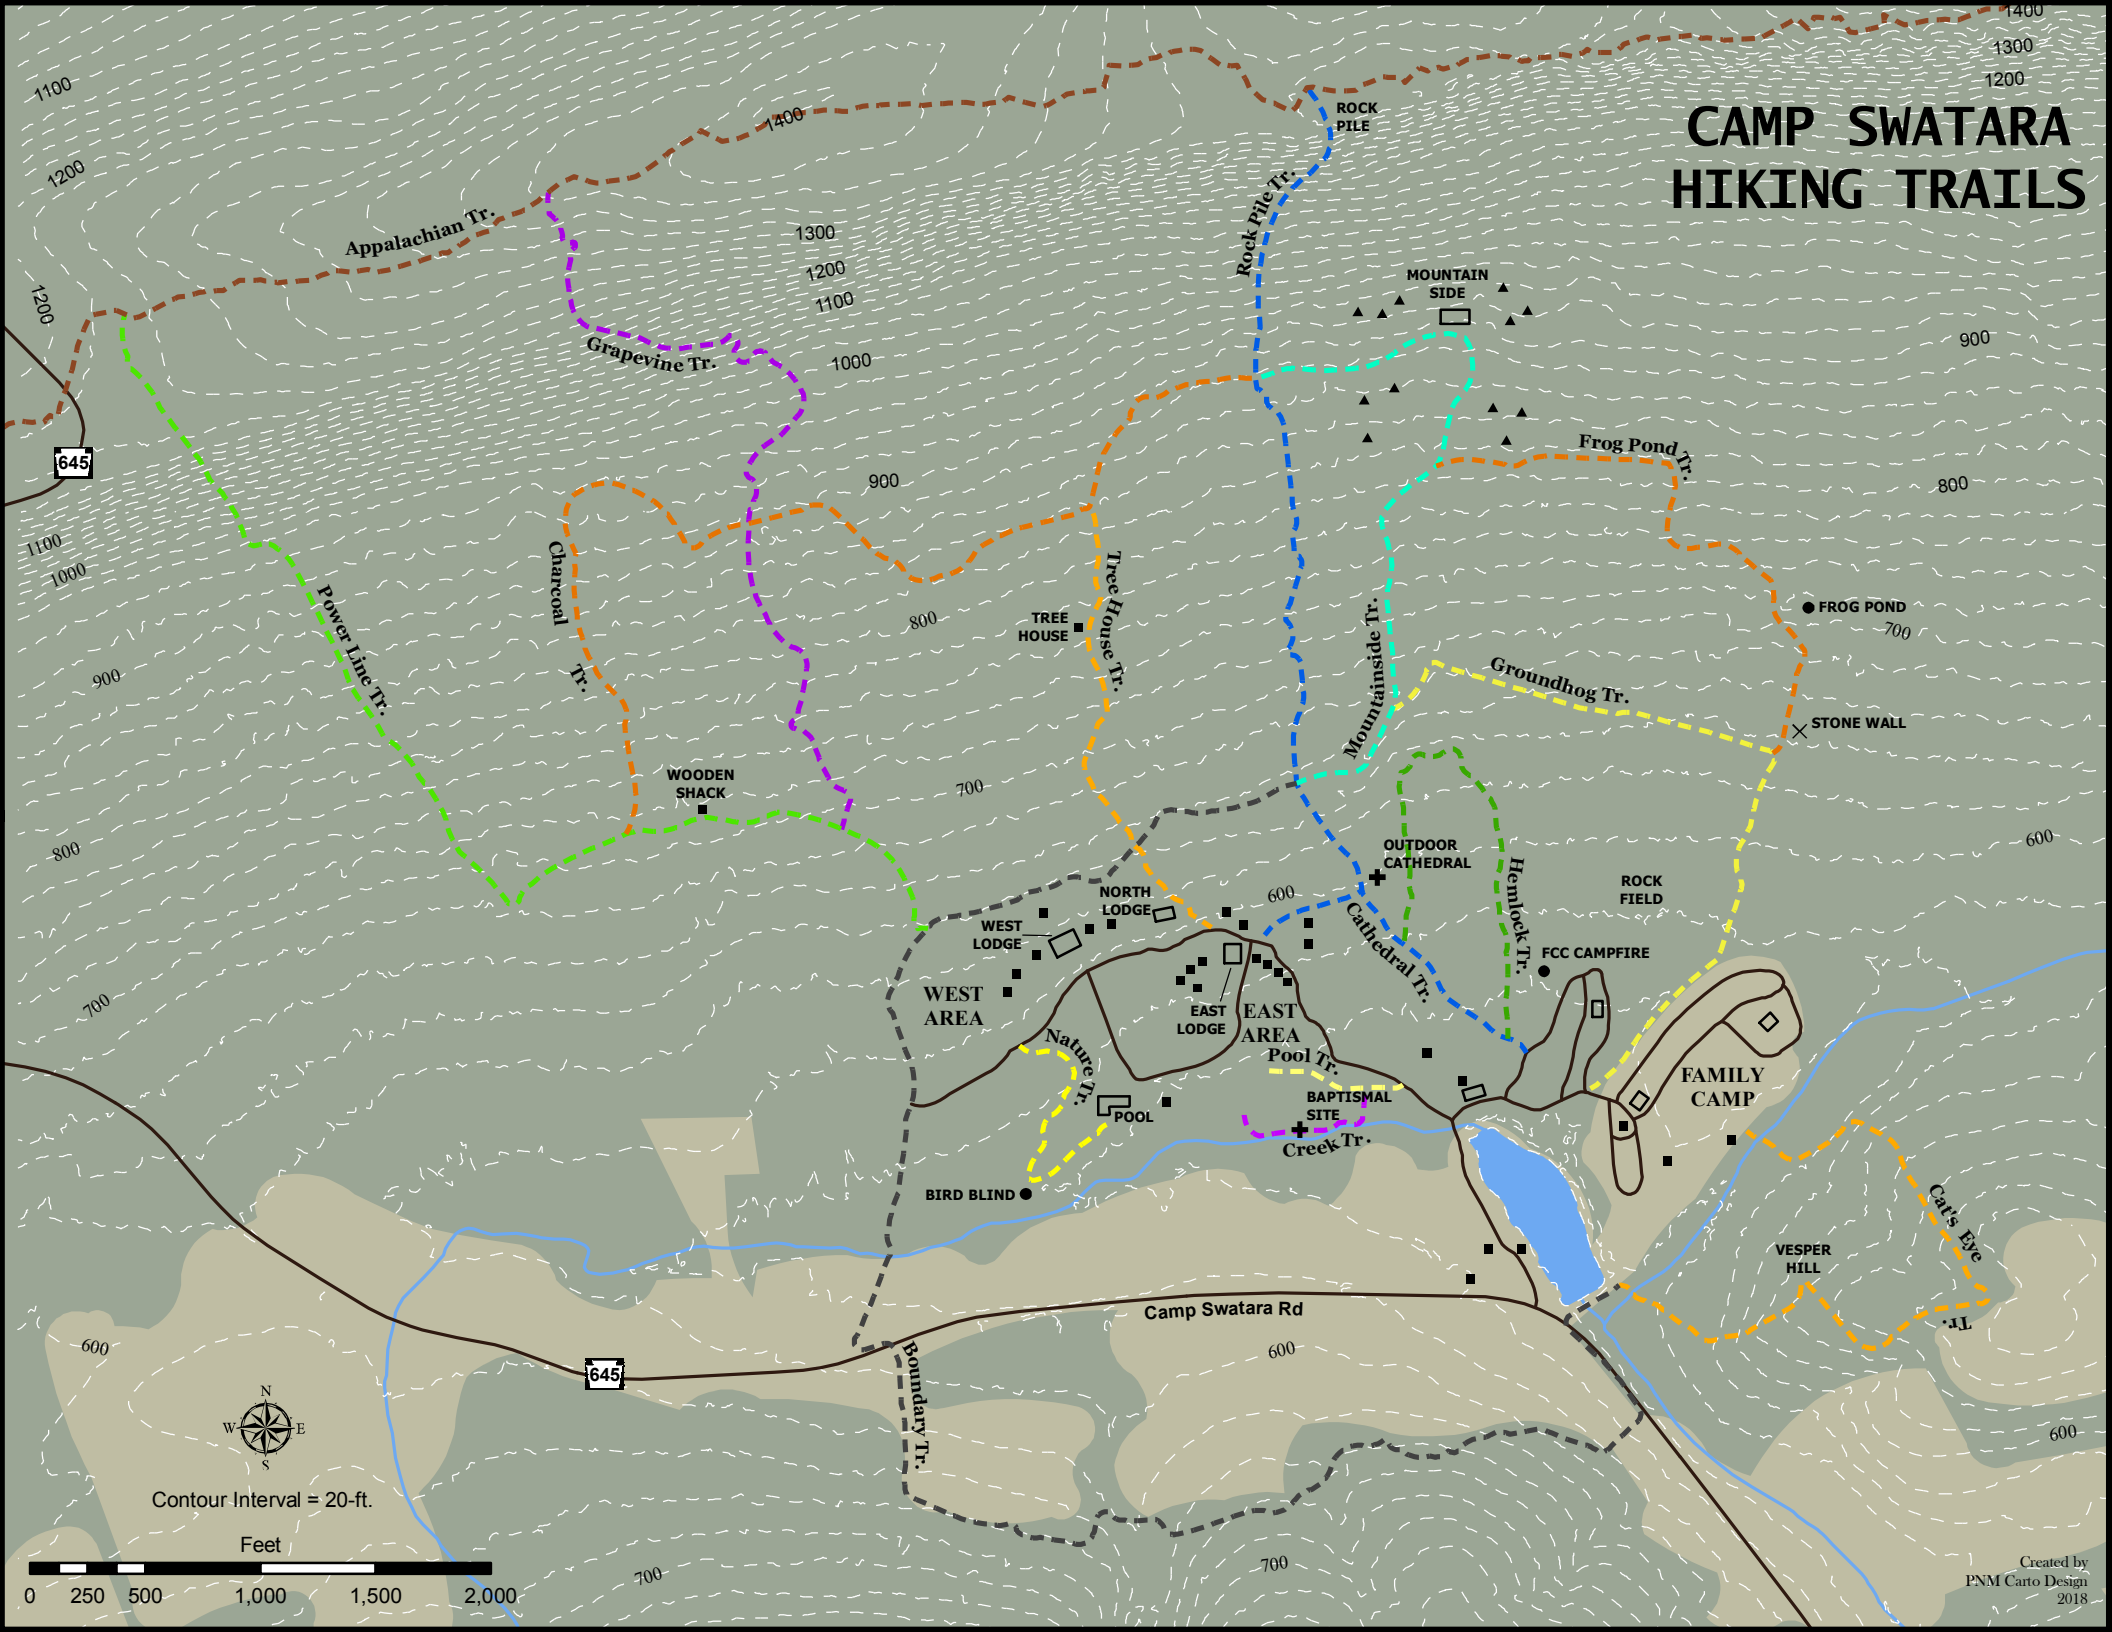

CAMP SWATARA HIKING TRAILS

Contour Interval = 20-ft.

Feet