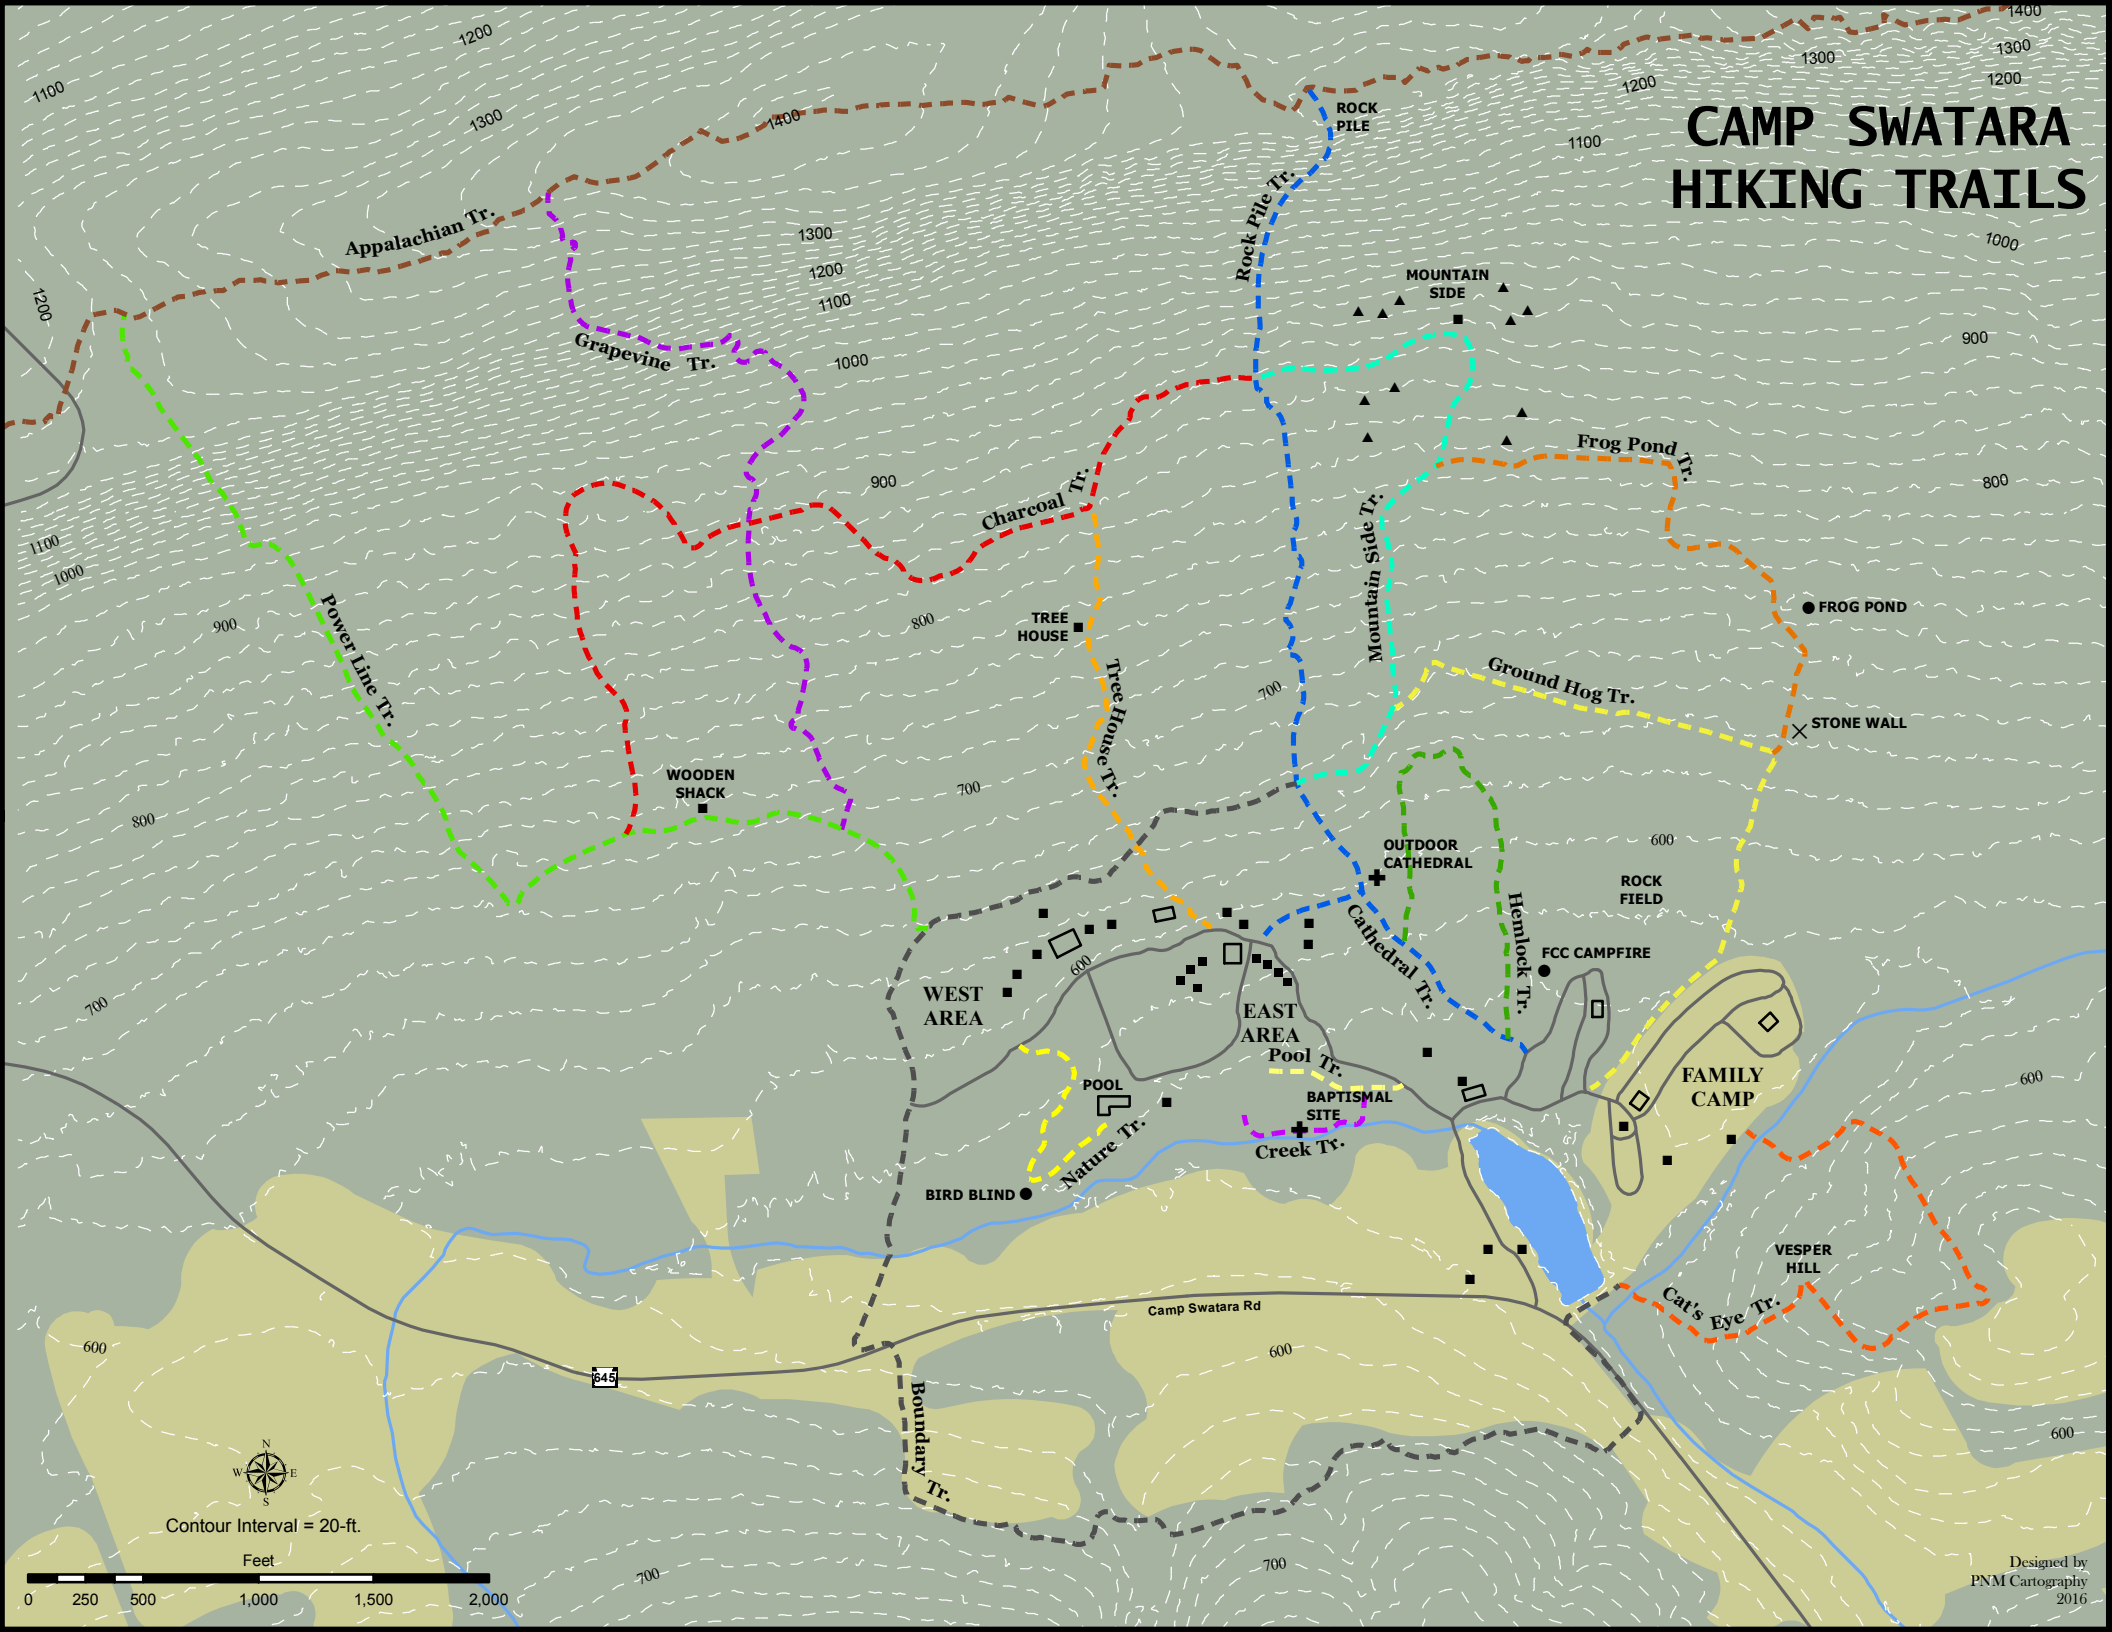

CAMP SWATARA HIKING TRAILS

Contour Interval = 20-ft.